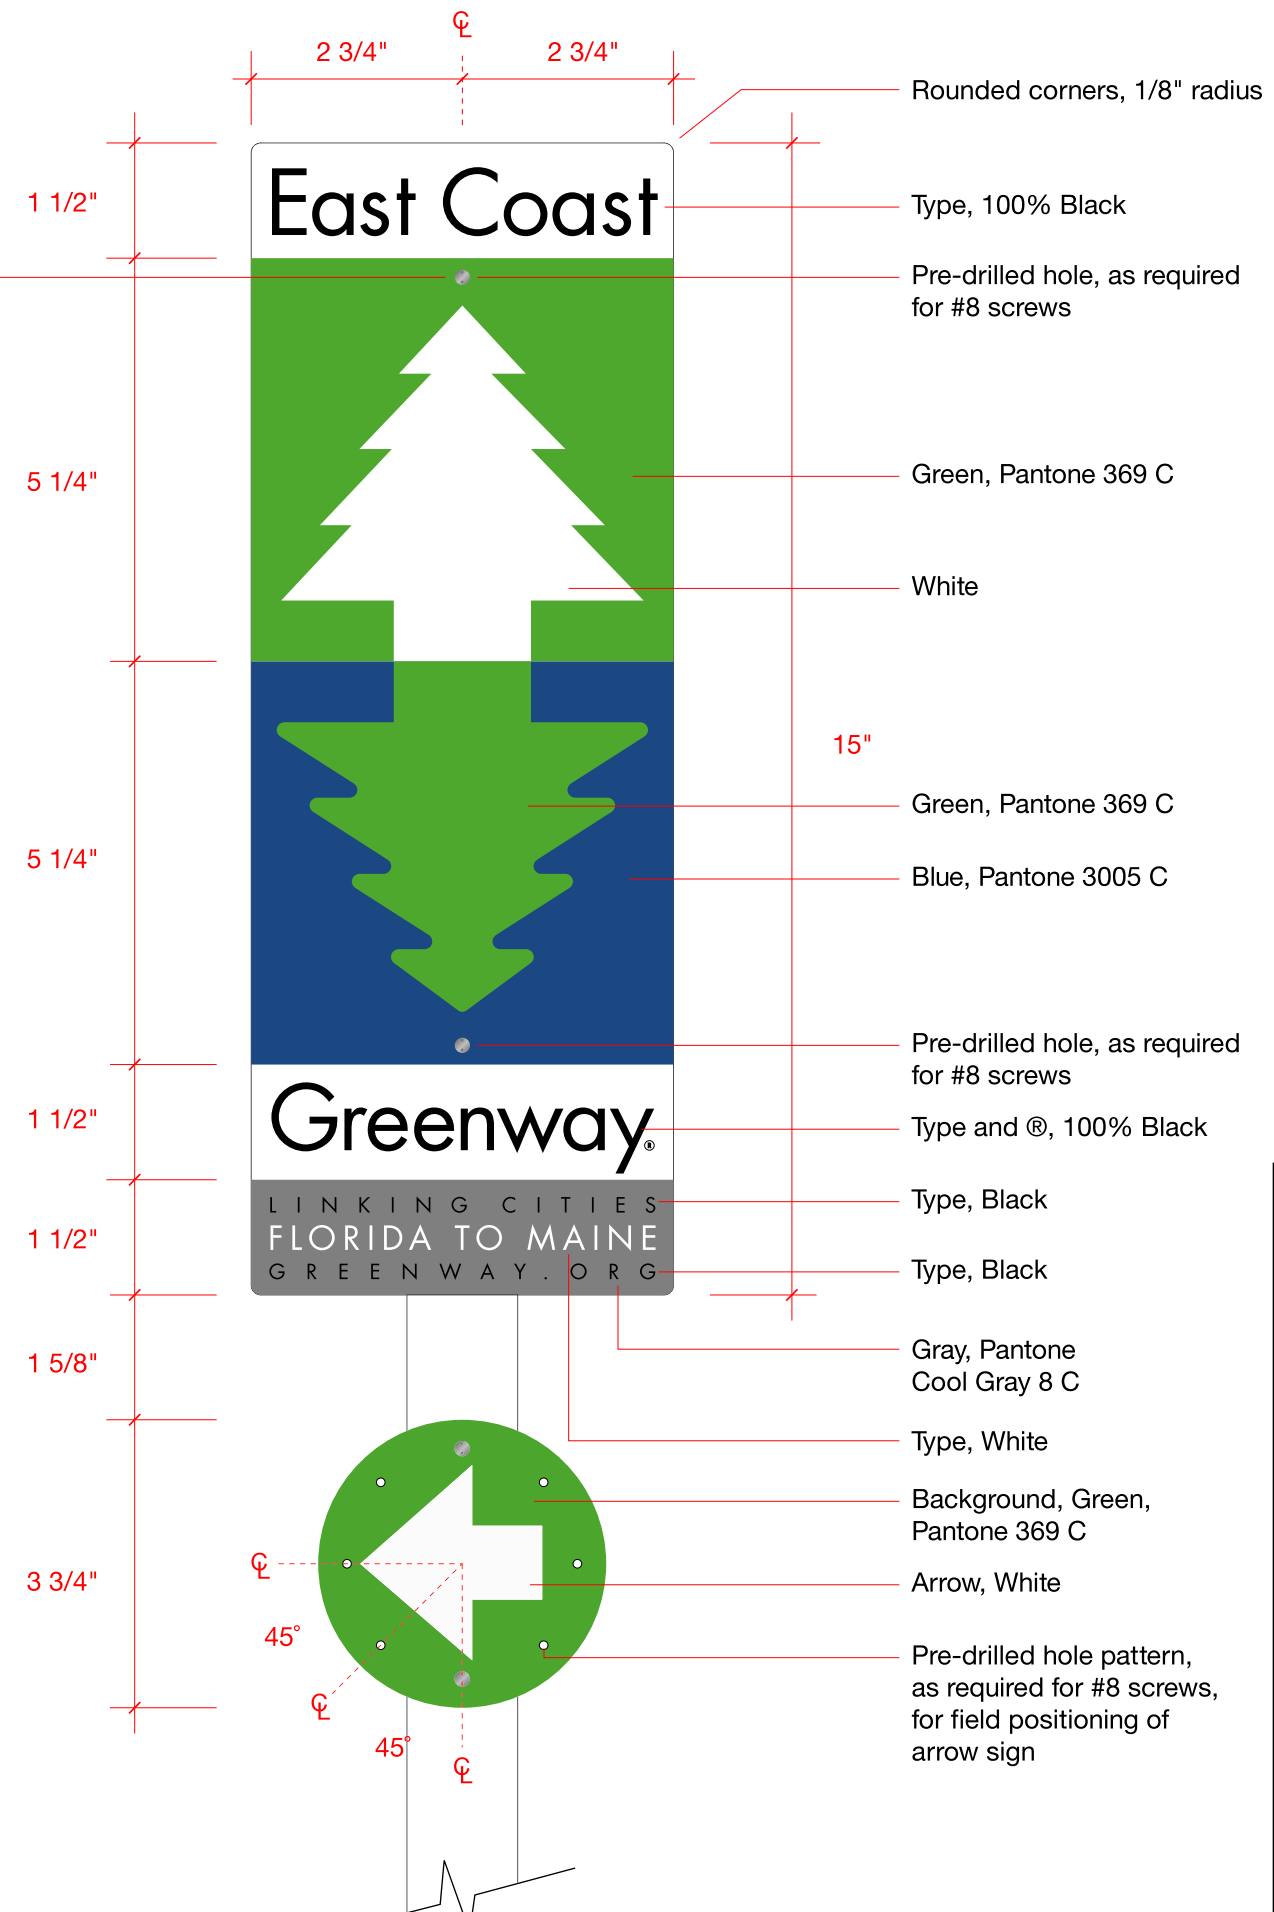

Side Section View

Elevation View

\* Digital artwork to be provided by Designer

<h2 style="margin: 0;">Pentagram</h2> <p style="margin: 0;">204 Fifth Avenue, New York, NY 10010 Telephone 212.683.7000 Fax 212.532.0181</p>	
<p style="font-size: small; margin: 0;">Copyright of this design and this drawing is the property of Pentagram Design. Reproduction in whole or in part is forbidden without written sanction of Pentagram Design Inc.</p> <p style="font-size: x-small; margin: 0;">Do not scale. Use given dimensions.</p>	
<p style="margin: 0;">21 April 2003</p>	
<p style="margin: 0;"><b>East Coast Greenway Trailblazing Sign</b></p>	
<p style="font-size: small; margin: 0;">Version 1B Details</p>	
<p style="font-size: small; margin: 0;">Scale 1:2.5</p>	<p style="font-size: small; margin: 0;">2 of 2</p>